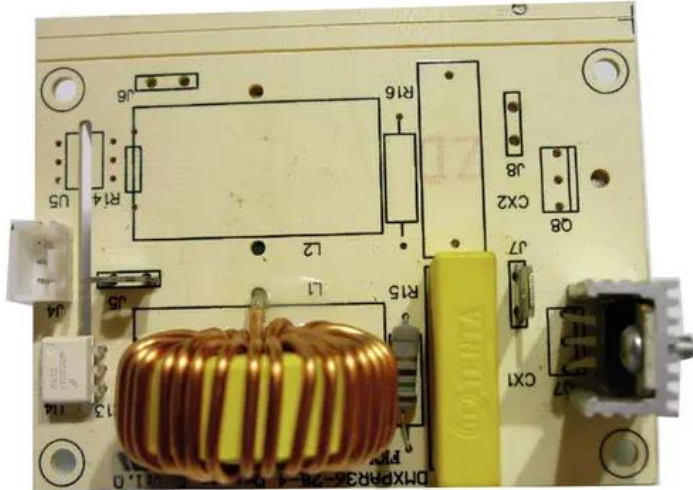

## Platine (Endstufe) (DMXPAR36-2&-4 Driver)

Art.-Nr.: E6506375

GTIN: 4026397480955

---

---