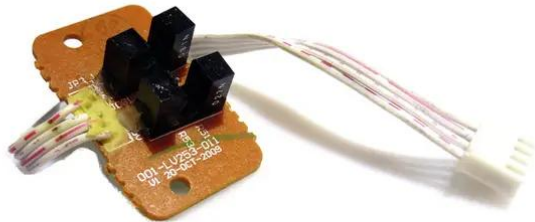

## Platine (Jogwheel) XMT-1400 (LV253-011)

**Art.-Nr.: E6506720**  
GTIN: 4026397495737

---

## Platine (Jogwheel) XMT-1400 (LV253-011)

**Art.-Nr.: E6506720**  
GTIN: 4026397495737

**Features:**

---