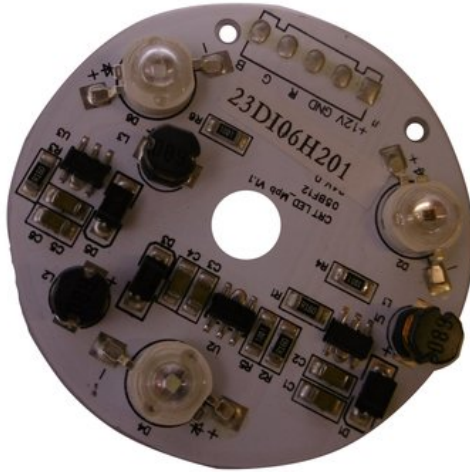

# Platine (LED) LED KLS-Kombo Laser (CRT LED\_Mpb V1.1) Derby

Art.-Nr.: E6507856

GTIN: 4026397547818

---

**Listenpreis: 14.14 €**

inkl. 19% Mwst.

---