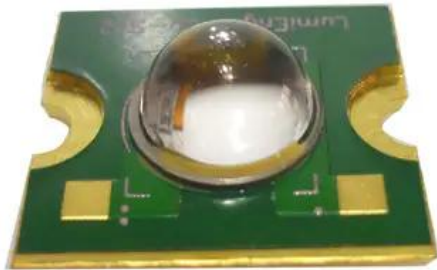

# LED COB 20W CW Wave (LumiEngin-Cu-SC2)

Art.-Nr.: E6508075

GTIN: 4026397548297

---