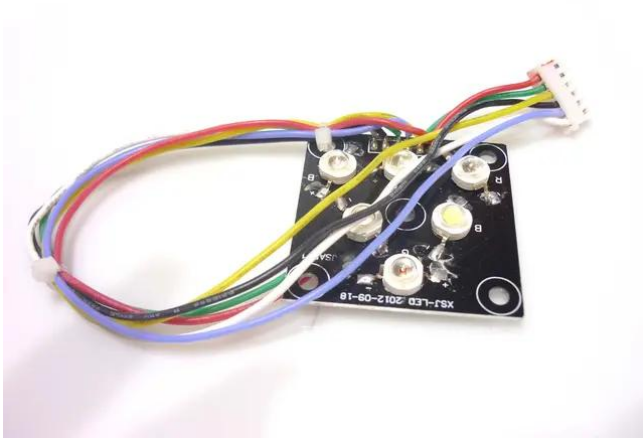

Platine (LED) BC-6 (XSJ-LED 2012-09-18)

Art.-Nr.: E6508144
GTIN: 4026397551273

Platine (LED) BC-6 (XSJ-LED 2012-09-18)

Art.-Nr.: E6508144
GTIN: 4026397551273

Features:
