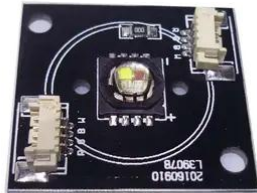

## Platine (LED) LED MFX-6 (20160910)

**Art.-Nr.: E6509244**  
GTIN: 4026397607406

---