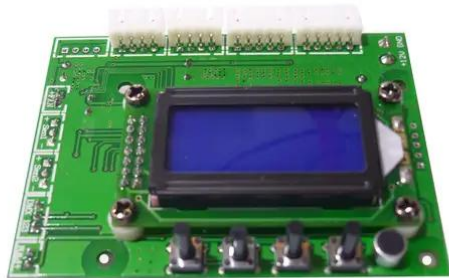

Platine (Display) LED TSL-150 Scan COB (X-Y-1086)

Art.-Nr.: E6509453
GTIN: 4026397621822

Platine (Display) LED TSL-150 Scan COB (X-Y-1086)

Art.-Nr.: E6509453
GTIN: 4026397621822

Features:
