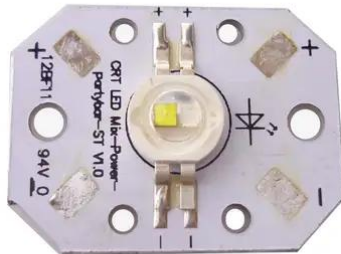

Platine (LED) BCL 3W LED KLS- Kombo Laser Pro (CRT LED Mix- Power-partybar-ST V1.0)

Art.-Nr.: E6509505

GTIN: 4026397623536

Listenpreis: 2.75 €
inkl. 19% Mwst.

Platine (LED) BCL 3W LED KLS- Kombo Laser Pro (CRT LED Mix- Power-partybar-ST V1.0)

Art.-Nr.: E6509505

GTIN: 4026397623536

Features:
