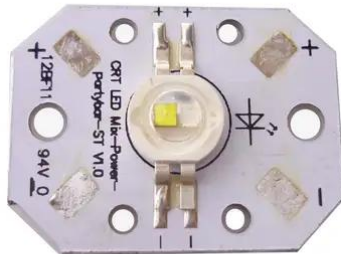

## Platine (LED) BCL 3W LED KLS-Kombo Laser Pro (CRT LED Mix-Power-partybar-ST V1.0)

Art.-Nr.: E6509505  
GTIN: 4026397623536

---

## Platine (LED) BCL 3W LED KLS-Kombo Laser Pro (CRT LED Mix-Power-partybar-ST V1.0)

Art.-Nr.: E6509505  
GTIN: 4026397623536