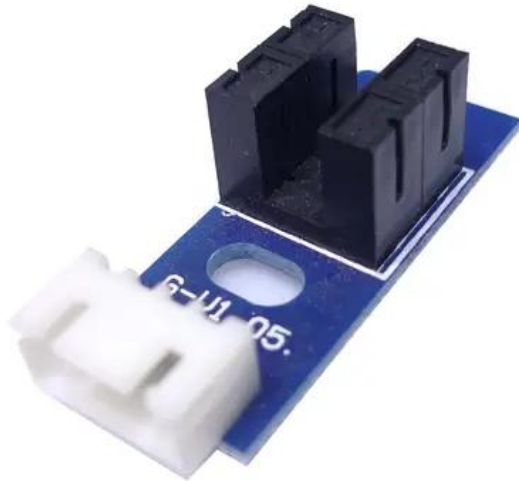

# Platine (Lichtschanke) LED TMH FE-1800 (G-V1.05)

Art.-Nr.: E6509546

GTIN: 4026397626698

---

---