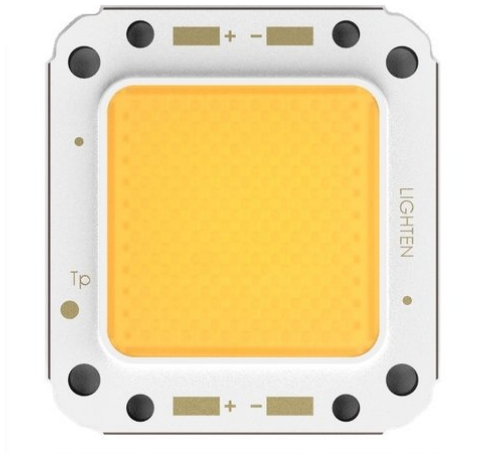

LED COB 100W 3100K LED Profile 100W WW (LTCW1020-100-016)

Art.-Nr.: E6509649
GTIN: 4026397630534

Listenpreis: 195.72 €
inkl. 19% Mwst.

LED COB 100W 3100K LED Profile 100W WW (LTCW1020-100-016)

Art.-Nr.: E6509649
GTIN: 4026397630534