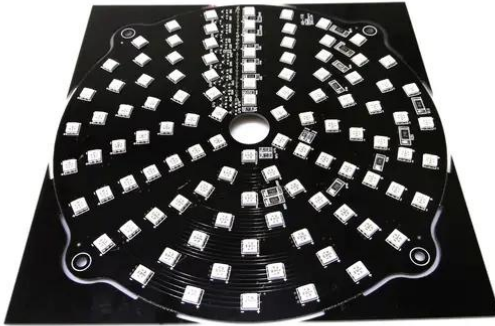

## Platine (LED) LED Triple FX Laser Box

Art.-Nr.: E6509686

GTIN: 4026397643008

---

## Platine (LED) LED Triple FX Laser Box

Art.-Nr.: E6509686

GTIN: 4026397643008

**Features:**

---