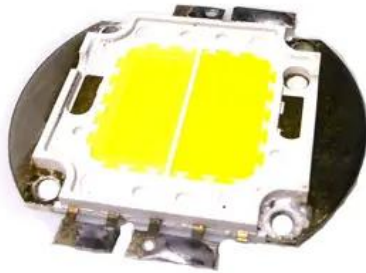

# LED COB 100W CW/WW Audience Blinder 4x100W ProLight (DEX-WPL02AM1A-GH)

Art.-Nr. 10291  
GTIN: 4026397654516

---

**Listenpreis: 109.96 €**

inkl. 19% MwSt.