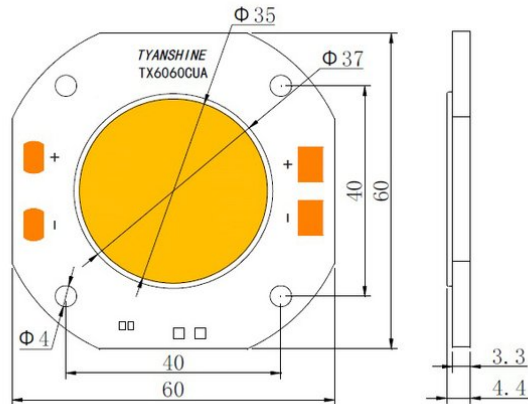

LED COB 250W 3000K LED PFE-250 3000K Profile Spot (TX-6060W250D180CUY)

Art.-Nr.: E6510308
GTIN: 4026397654943

Listenpreis: 412.34 €
inkl. 19% MwSt.

LED COB 250W 3000K LED PFE-250 3000K Profile Spot (TX-6060W250D180CUY)