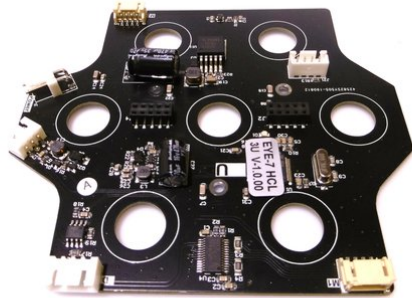

## Platine (LED Treiber) EYE-7 HCL Zoom LED Moving-Head Wash (LED058A-A)

Art.-Nr.: E6510702  
GTIN: 4026397672282

**Listenpreis: 82.47 €**  
inkl. 19% MwSt.

---

## Platine (LED Treiber) EYE-7 HCL Zoom LED Moving-Head Wash (LED058A-A)

Art.-Nr.: E6510702  
GTIN: 4026397672282

**Features:**

---