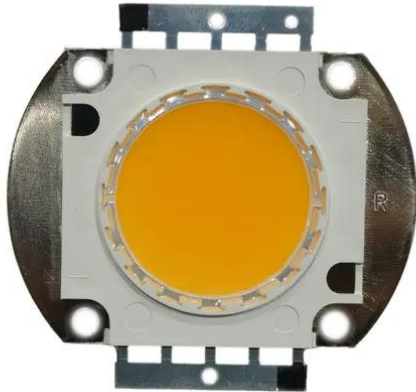

## LED COB 100W WW Audience Blinder 2x100W LED COB WW

Art.-Nr.: E6511280  
GTIN: 4026397732023

---

## LED COB 100W WW Audience Blinder 2x100W LED COB WW

Art.-Nr.: E6511280  
GTIN: 4026397732023

**Features:**

---