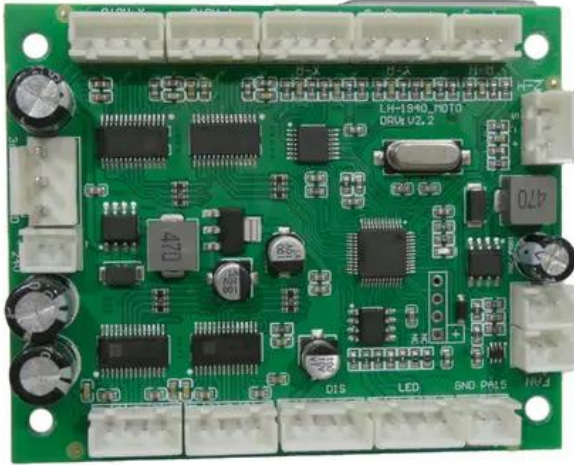

## Platine (Motortreiber) LED IP TMH-H760

Art.-Nr.: E6511745

GTIN: 4026397734188

---

---