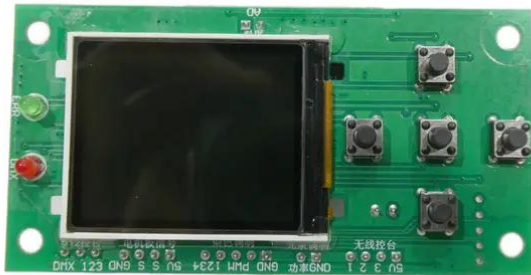

## Platine (Treiber) LED TMH-S90 Moving-Head Spot (X-Y-1556C)

**Art.-Nr.: E6511865**  
GTIN: 4026397742732

---

## Platine (Treiber) LED TMH-S90 Moving-Head Spot (X-Y-1556C)

**Art.-Nr.: E6511865**  
GTIN: 4026397742732

**Features:**

---