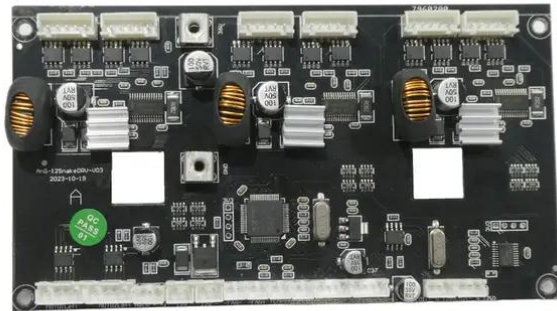

## Platine (LED Treiber) LED PIX-12 Swing QCL (PCB A)

**Art.-Nr.: E6511913**  
GTIN: 4026397737837

---

## Platine (LED Treiber) LED PIX-12 Swing QCL (PCB A)

**Art.-Nr.: E6511913**  
GTIN: 4026397737837

**Features:**

---