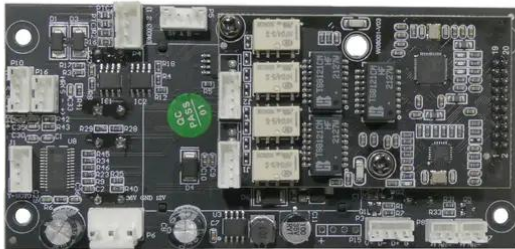

Platine (Display) LED PIX-12 Swing QCL

Art.-Nr.: E6511916
GTIN: 4026397737851

Platine (Display) LED PIX-12 Swing QCL

Art.-Nr.: E6511916
GTIN: 4026397737851

Features:
