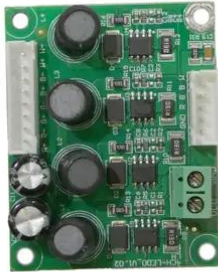

Platine (LED Treiber) LED TMH- W120

Art.-Nr.: E6512044
GTIN: 4026397742695

Platine (LED Treiber) LED TMH- W120

Art.-Nr.: E6512044
GTIN: 4026397742695

Features:
