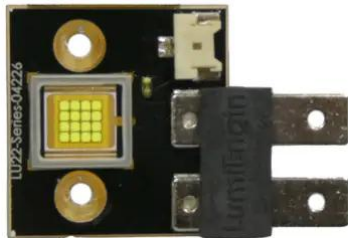

## Platine (LED) LED GF-120 Flowereffekt (LU22-Series-04226)

Art.-Nr.: E6512102  
GTIN: 4026397742213

---

## Platine (LED) LED GF-120 Flowereffekt (LU22-Series-04226)

Art.-Nr.: E6512102  
GTIN: 4026397742213

**Features:**

---