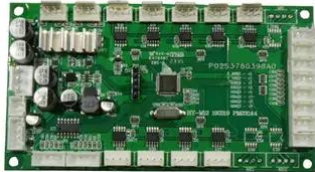

Platine (Motortreiber) LED TMH-S200 Moving-Head Spot (P02S3780398A0)

Art.-Nr.: E6512251
GTIN: 4026397745900

Platine (Motortreiber) LED TMH-S200 Moving-Head Spot (P02S3780398A0)

Art.-Nr.: E6512251
GTIN: 4026397745900