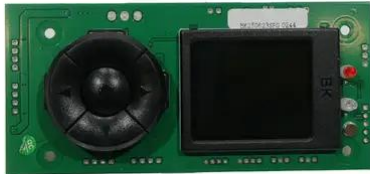

Platine (Display) LED TMH-W375 Matrix Moving-Head Wash Zoom

Art.-Nr.: E6512405
GTIN: 4026397750775

Platine (Display) LED TMH-W375 Matrix Moving-Head Wash Zoom

Art.-Nr.: E6512405
GTIN: 4026397750775

Features:
