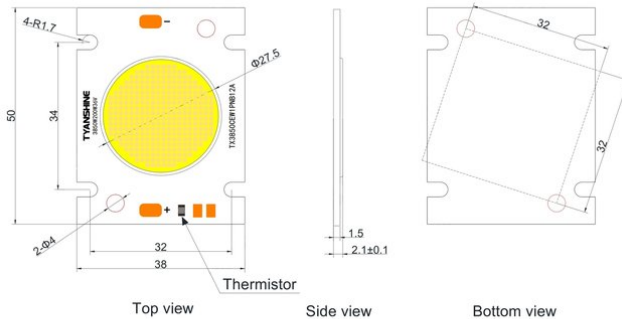

# LED COB 250W 3200K LED PFE-200 3000K Profile Spot (TX-3850S200C28F12-03H95)

Art.-Nr.: E6519894  
GTIN: 4026397706833

**Listenpreis: 262.18 €**  
inkl. 19% MwSt.

---