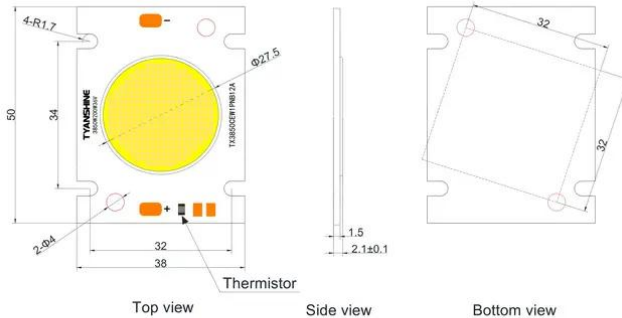

# LED COB 250W 3200K LED PFE-200 3000K Profile Spot (TX-3850S200C28F12-03H95)

Art.-Nr.: E6519894  
GTIN: 4026397706833

---