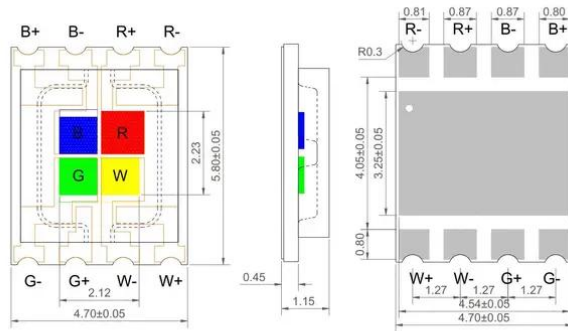

# LED COB 40W RGBW LED PST-40 QCL Spot (TX-5060RBGW40FC120)

Art.-Nr.: E6519993  
GTIN: 4026397712193

---