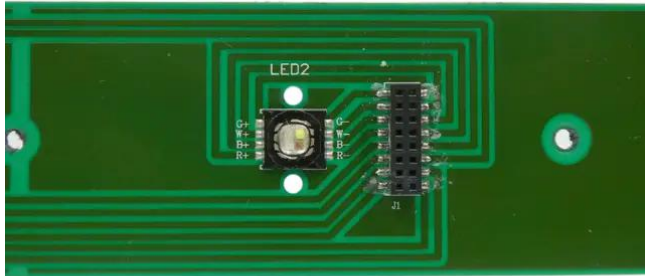

Platine (LED) AKKU Bar-6 QCL (SL-LQ806-LIGHT-V2)

Art.-Nr.: E6520059
GTIN: 4026397716863

Platine (LED) AKKU Bar-6 QCL (SL-LQ806-LIGHT-V2)

Art.-Nr.: E6520059
GTIN: 4026397716863

Features:
