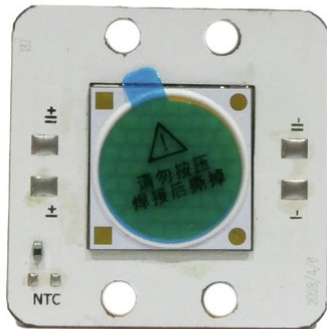

LED COB 60W 3200K LED PFE-60 WW Profile Spot 9-25° (TX-1818W60FC120)

Art.-Nr.: E6520068
GTIN: 4026397717006

Listenpreis: 47.12 €
inkl. 19% Mwst.

LED COB 60W 3200K LED PFE-60 WW Profile Spot 9-25° (TX-1818W60FC120)

Art.-Nr.: E6520068
GTIN: 4026397717006

Features:
