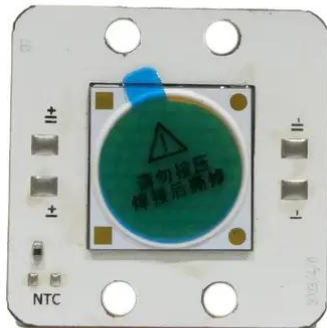

LED COB 60W 3200K LED PFE-60 WW Profile Spot 9-25° (TX-1818W60FC120)

Art.-Nr.: E6520068
GTIN: 4026397717006

LED COB 60W 3200K LED PFE-60 WW Profile Spot 9-25° (TX-1818W60FC120)

Art.-Nr.: E6520068
GTIN: 4026397717006