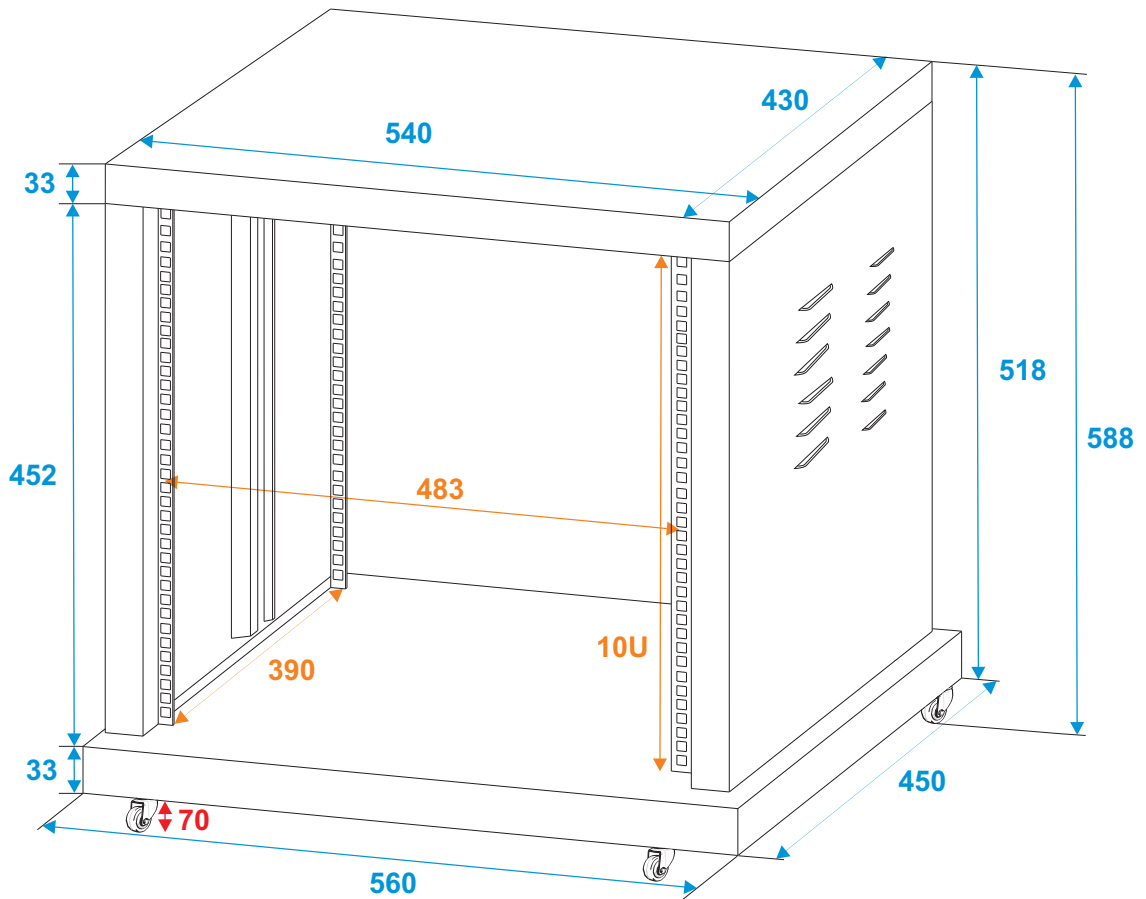

**30103168**

**STEEL RACK SR-19**

\*all dimensions in millimeters