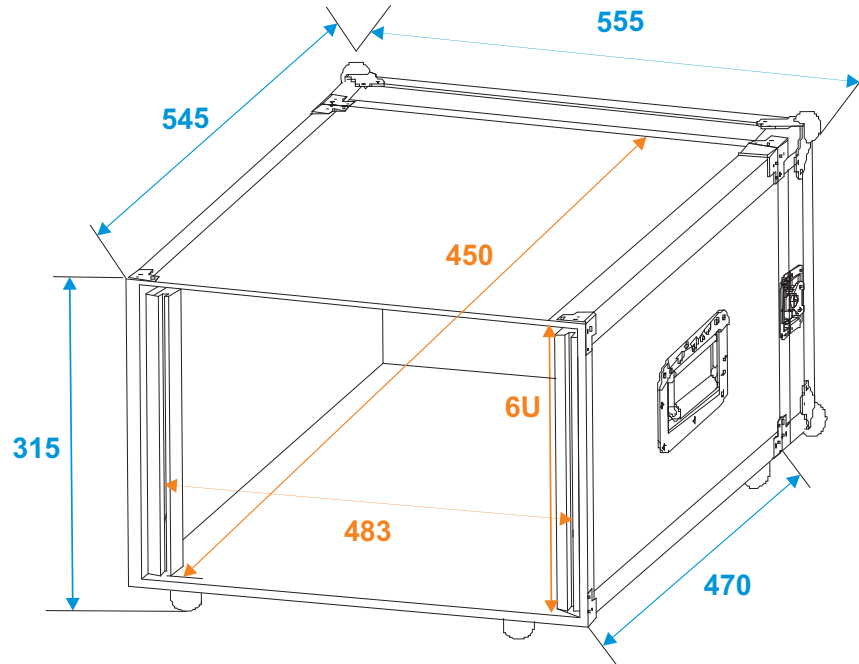

Flightcase

30109105 Rack Profi 6HE 45cm

*all dimensions in millimeters