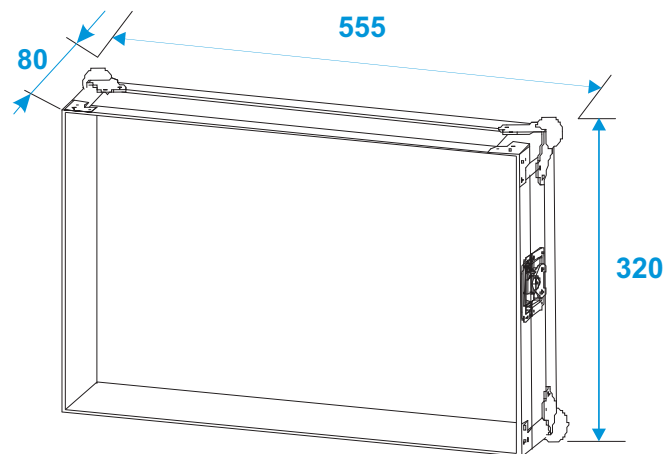

Flightcase

30109105 Rack Profi 6HE 45cm

*all dimensions in millimeters