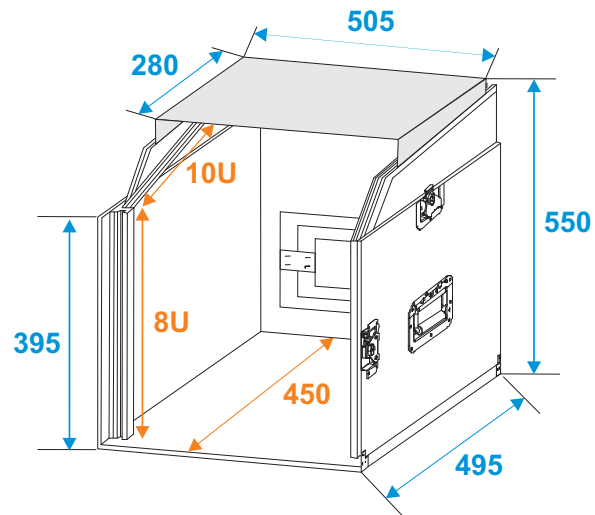

Flightcase

3011000G SPECIAL COMBO CASE LS5

*all dimensions in millimeters