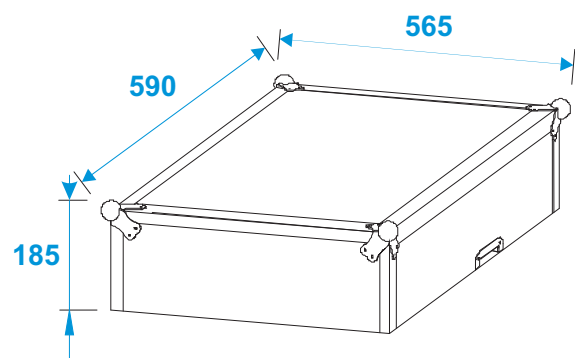

Flightcase

3011000G SPECIAL COMBO CASE LS5

*all dimensions in millimeters