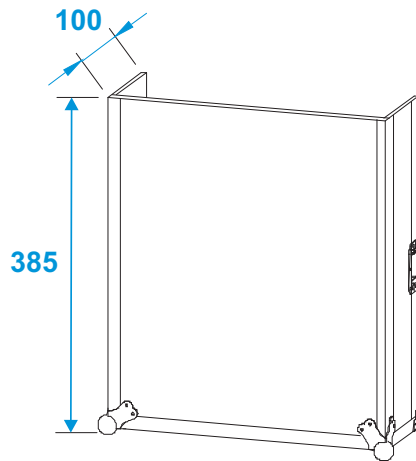

Flightcase

3011000G SPECIAL COMBO CASE LS5

*all dimensions in millimeters