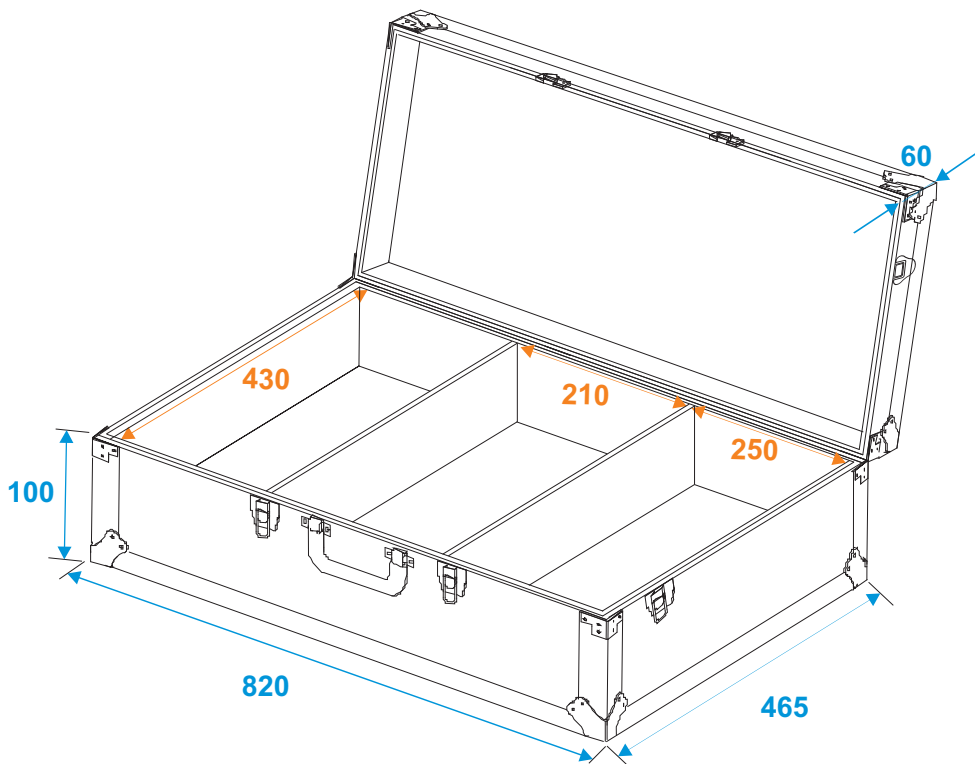

Flightcase

30125342 Universal console DIGI-1 2xCD/1xM-10

*all dimensions in millimeters