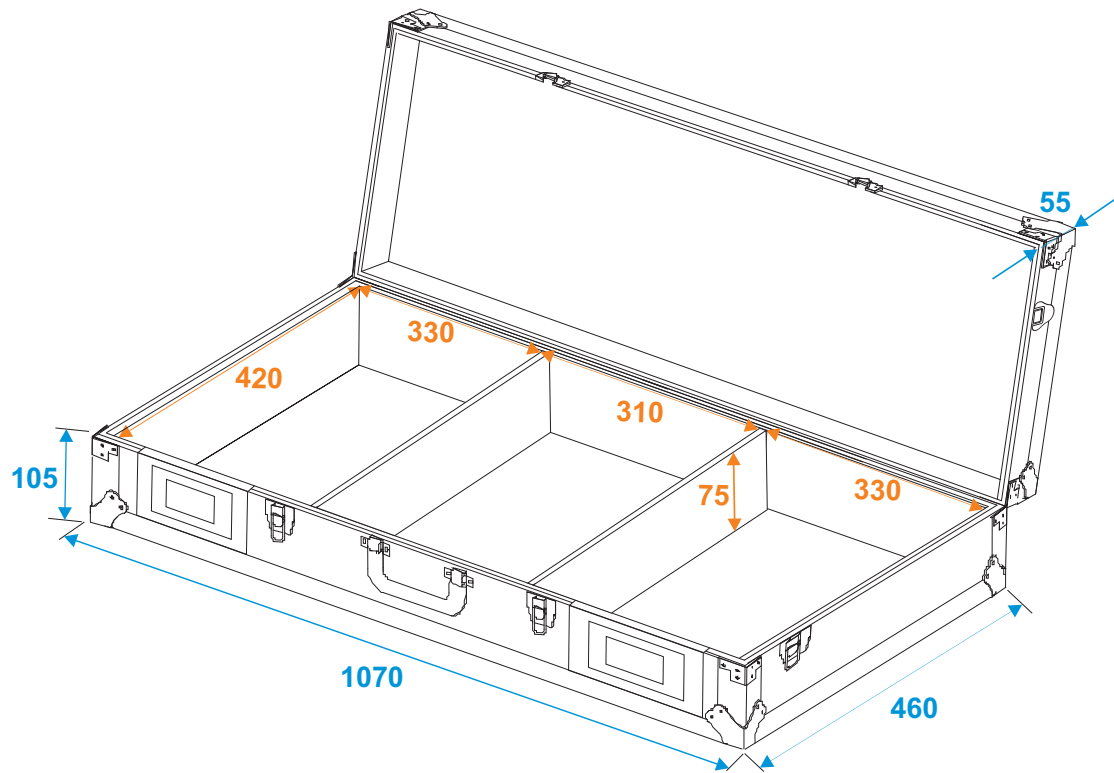

Flightcase

30125356 Universal console DIGI-2 2xCD/1xM-12

*all dimensions in millimeters