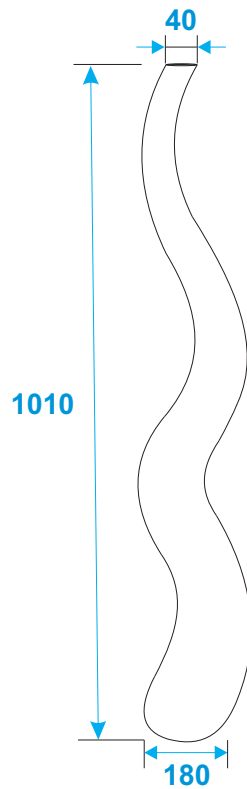

EUROPALMS®

L I K E N A T U R E

WAVE-150 | No. 83011906 white

*all dimensions in millimeters