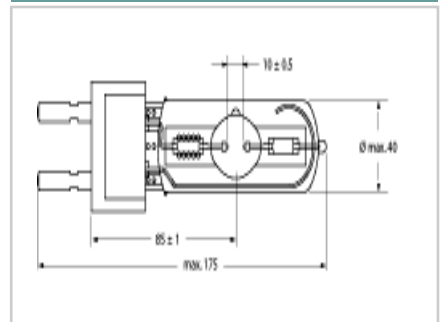

Product selected: BA 1200 SE NHR

Product Attributes	
Item description	BA 1200 SE NHR
Bulb shape	Single ended
Bulb finish / Light colour	Clear
Nominal wattage (W)	1200
Nominal Voltage (V)	100
Cap	G22
Maximum Lamp length L [mm]	175
Diameter D [mm]	40
Colour temperature (K)	6000
Ordering Code	0023935

## Product line drawing (image)