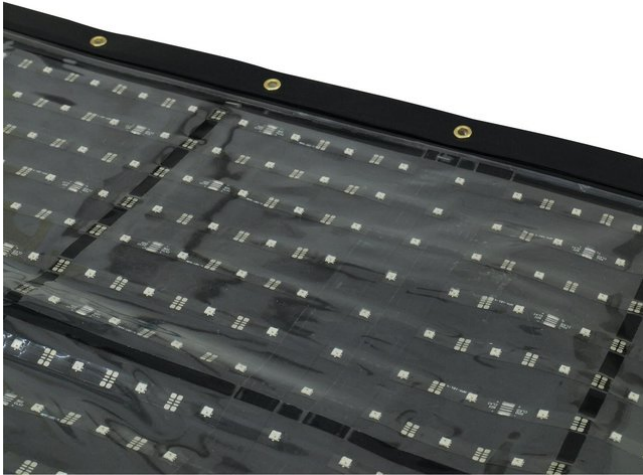

eurolite®

Set EUROLITE DF-40 + Controller

Art. No.: 09000048

GTIN:

The article is no longer in our assortment.

eurolite®

Set EUROLITE DF-40 + Controller

Art. No.: 09000048

GTIN:

Features:

EUROLITE DF-40 LED display 92x92

- Ultra flat and flexible LED display
- Ultraflat and flexible LED display for bright and colorful projection of videos and graphics
 - Bends, rolls and moulds around almost any shape for waves, columns, circles, arcs and angles
 - 4 millimeters thin and 800 grams light for convenient transport and simple installation
 - 40 mm pixel pitch (seamless image at about 40 m)
 - Applicable for installation in counters, columns and rear walls in shops and clubs, on fairs and various other environments
 - Extendable for of large video billboards
 - Control per network protocol in live mode with PC software or in stand-alone mode with media player (accessories)
 - Control also possible per MADRIX, DMX and Artnet
 - Large operating range from -20° to +50° C
 - 484 powerful LEDs SMD 3in1 TCL RGB (homogenous color mix)