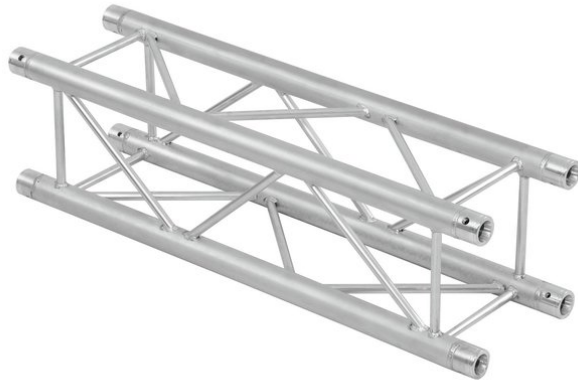

alutruss

Set QUADLOCK 6082-2000 + Trusswagen Kombi

Art. No.: 09000050

GTIN:

The article is no longer in our assortment.

All rights reserved. Subject to change without notice. Errors and omissions excepted.
Illustration only. Actual item may differ from photo.

alutruss

Set QUADLOCK 6082-2000 + Trusswagen Kombi

Art. No.: 09000050

GTIN:

Features:

ALUTRUS QUADLOCK 6082-2000 4-Way Cross Beam

- 4-point truss system
- Strong EN-AW 6082 alloy for high loads
 - High-quality aluminum-tubes with 50 mm in diameter
 - Low weight
 - Distance center - center: 240 mm
 - Easy installation
 - Trusspipe: 50 mm
 - TÜV Süd certified
 - For application areas such as: Theater; Trade fair and shop fitting; Clubs/dancing school
 - For further information about this product, please refer to the Data Sheet under "Downloads"
- Package contents
- 1 x connection Set

ALUTRUS Truss Transport Board Combo incl 3 Wheels

Transport cart with castors for QUADLOCK and TRILOCK truss elements

- The article is delivered dismantled

ALUTRUSS Truss Transport Ridge Combo

Stacking rail for QUADLOCK and TRILOCK truss elements

- Stacking ridge for quick and secure stacking of truss elements on matching transport carts
- Suitable for QUADLOCK and TRILOCK truss elements with 290 mm
- Made in Germany

SHZ Clamping Belt S400 Ratchet 5m/25mm black