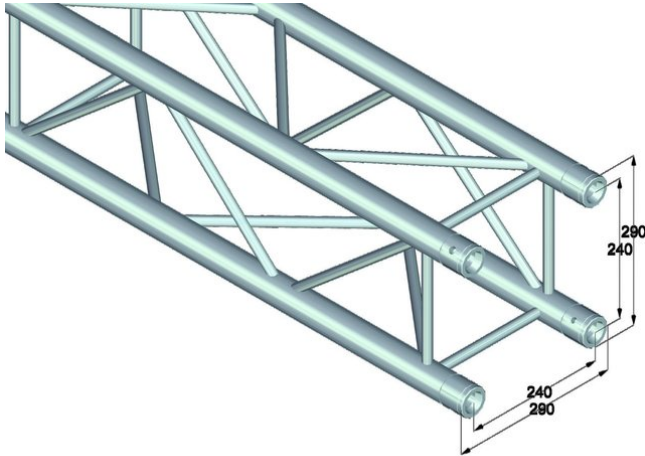

alutruss

Set QUADLOCK QL-ET34-2000 + Truss transport board

Art. No.: 09000051

GTIN:

The article is no longer in our assortment.

All rights reserved. Subject to change without notice. Errors and omissions excepted.
Illustration only. Actual item may differ from photo.

alutruss

Set QUADLOCK QL-ET34-2000 + Truss transport board

Art. No.: 09000051

GTIN:

Features:

ALUTRUS QUADLOCK QL-ET34-2000 4-way cross beam

- 4-point truss system
- Strong EN-AW 6082 alloy for high loads
 - High-quality aluminum-tubes with 50 mm in diameter
 - Low weight
 - Distance center - center: 240 mm
 - Easy installation
 - Trusspipe: 50 mm
 - Made in Europe
 - For application areas such as: Theater; Trade fair and shop fitting; Clubs/dancing school
 - For further information about this product, please refer to the Data Sheet under "Downloads"
- Package contents
- 1 x connection Set

ALUTRUS Truss Transport Board Combo incl 3 Wheels

Transport cart with castors for QUADLOCK and TRILOCK truss elements

- The article is delivered dismantled

ALUTRUSS Truss Transport Ridge Combo

Stacking rail for QUADLOCK and TRILOCK truss elements

- Stacking ridge for quick and secure stacking of truss elements on matching transport carts
- Suitable for QUADLOCK and TRILOCK truss elements with 290 mm
- Made in Germany

SHZ Clamping Belt S400 Ratchet 5m/25mm black