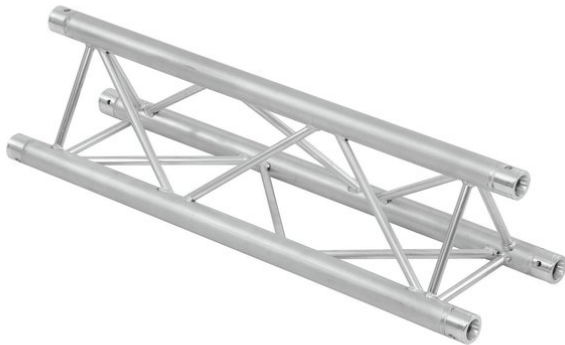

alutruss

Set TRILOCK 6082-2000 + Trusswagen Kombi

Art. No.: 09000052

GTIN:

The article is no longer in our assortment.

All rights reserved. Subject to change without notice. Errors and omissions excepted.
Illustration only. Actual item may differ from photo.

alutruss

Set TRILOCK 6082-2000 + Trusswagen Kombi

Art. No.: 09000052

GTIN:

Features:

ALUTRUSS TRILOCK 6082-2000 3-Way Cross Beam

- 3-point truss system
- Low weight
 - Easy installation
 - Trusspipe: 50 mm
 - TÜV Süd certified
 - For application areas such as: Theater; Trade fair and shop fitting; Clubs/dancing school
 - For further information about this product, please refer to the Data Sheet under "Downloads"
- Package contents
- 1 x connection Set

ALUTRUSS Truss Transport Board Combo incl 3 Wheels

Transport cart with castors for QUADLOCK and TRILOCK truss elements

All rights reserved. Subject to change without notice. Errors and omissions excepted.
Illustration only. Actual item may differ from photo.