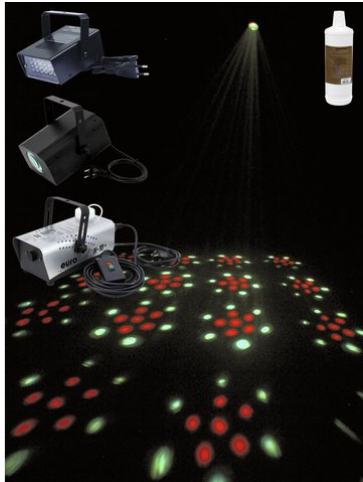

eurolite®

Set EUROLITE LED Party small

Art. No.: 09000224

GTIN:

The article is no longer in our assortment.

All rights reserved. Subject to change without notice. Errors and omissions excepted.
Illustration only. Actual item may differ from photo.

eurolite®

Set EUROLITE LED Party small

Art. No.: 09000224

GTIN:

Features:

EUROLITE LED FE-19 Flower Effect

Simple flower effect with matrix projections

- Compact design
 - 18 powerful LEDs 5 mm R/G/B
 - Flower effect; multi beam effect
 - The device is cooled by passive convection cooling
 - Control via stand-alone; Sound to light via Microphone
 - With a beam angle of 42°
 - For application areas such as: Party room; small rental
 - Color macros changing
 - Application possibility: Suspended; on stand
- Package contents
- 1 x light effect, 1 x user manual

EUROLITE LED Disco Strobe white, sound

Compact strobe with 24 LEDs and sound control

All rights reserved. Subject to change without notice. Errors and omissions excepted.
Illustration only. Actual item may differ from photo.