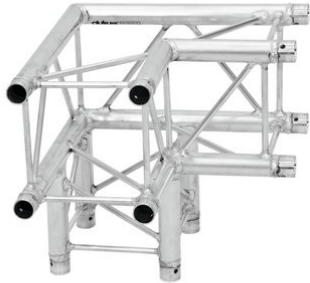

alutruss

Basic-Set DECOLOCK DQ4 rectangle

Art. No.: 09003350

GTIN:

The article is no longer in our assortment.

alutruss

Basic-Set DECOLOCK DQ4 rectangle

Art. No.: 09003350

GTIN:

Features:

ALUTRUSS DECOLOCK DQ4-PAL30 3-Way Corner 90°

Universal 4-point truss system in lightweight construction

- Aluminum alloy for a classic high-tech look
- Fast, efficient and reliable assembly via quick lock conical connectors
- An extensive selection of lengths, circular and corner elements offers maximum flexibility
- Special designs according to customer specifications on request
- Trusspipe: 35 mm
- Any RAL color available on request
- Various versions available
- Made in Europe
- For application areas such as: Theater; Trade fair and shop fitting; Installation; Stage
- Package contents
- 2 x connection Set

ALUTRUSS DECOLOCK DQ4-WPM Wall Mounting Plate MALE

- Trusspipe: 35 mm
- Made in Europe