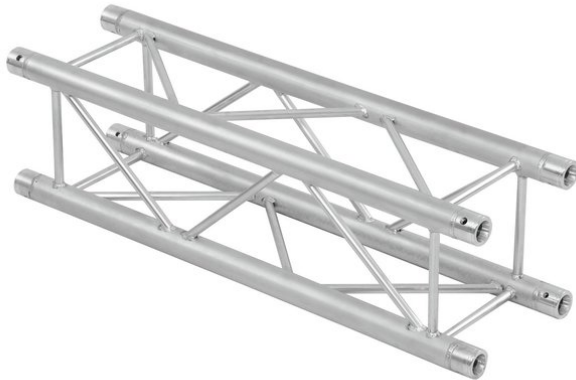

alutruss

Completion set QUADLOCK 6082 1000mm

4-point truss system

Art. No.: 09003506

GTIN:

The article is no longer in our assortment.

alutruss

Completion set QUADLOCK 6082 1000mm

4-point truss system

Art. No.: 09003506

GTIN:

Features:

- Strong EN-AW 6082 alloy for high loads
 - High-quality aluminum-tubes with 50 mm in diameter
 - Low weight
 - Distance center - center: 240 mm
 - Easy installation
 - Trusspipe: 50 mm
 - TÜV Süd certified
 - For application areas such as: Theater; Trade fair and shop fitting; Clubs/dancing school
 - For further information about this product, please refer to the Data Sheet under "Downloads"
- Package contents
- 1 x connection Set