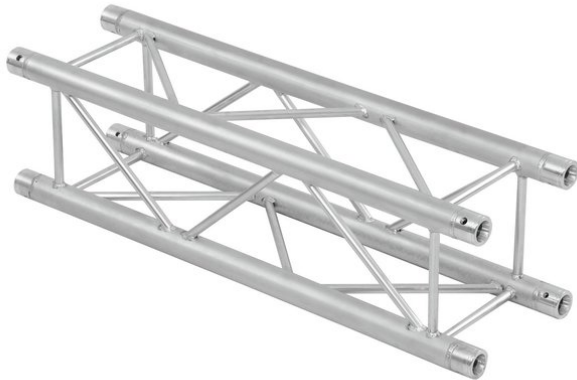

alutruss

Completion set QUADLOCK 6082 3000mm

4-point truss system

Art. No.: 09003510

GTIN:

The article is no longer in our assortment.

alutruss

Completion set QUADLOCK 6082 3000mm

4-point truss system

Art. No.: 09003510

GTIN:

Features:

- Strong EN-AW 6082 alloy for high loads
 - High-quality aluminum-tubes with 50 mm in diameter
 - Low weight
 - Distance center - center: 240 mm
 - Easy installation
 - Trusspipe: 50 mm
 - TÜV Süd certified
 - For application areas such as: Theater; Trade fair and shop fitting; Clubs/dancing school
 - For further information about this product, please refer to the Data Sheet under "Downloads"
- Package contents
- 1 x connection Set