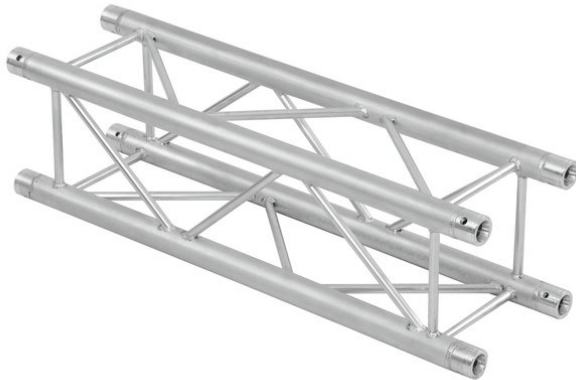

alutruss

Completion set QUADLOCK 6082 5000mm

4-point truss system

Art. No.: 09003512

GTIN:

The article is no longer in our assortment.

alutruss

Completion set QUADLOCK 6082 5000mm

4-point truss system

Art. No.: 09003512

GTIN:

Features:

- Strong EN-AW 6082 alloy for high loads
 - High-quality aluminum-tubes with 50 mm in diameter
 - Low weight
 - Distance center - center: 240 mm
 - Easy installation
 - Trusspipe: 50 mm
 - TÜV Süd certified
 - For application areas such as: Theater; Trade fair and shop fitting; Clubs/dancing school
 - For further information about this product, please refer to the Data Sheet under "Downloads"
- Package contents
- 1 x connection Set