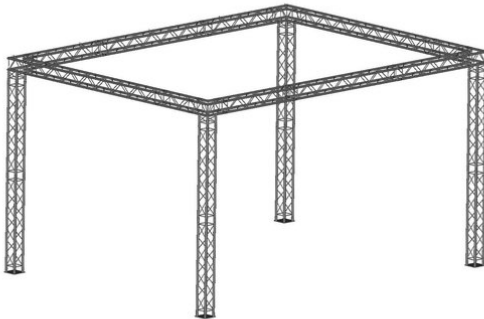

alutruss

Decolock DQ3 rectangle 3.8x3.8x3.4m

Art. No.: 09009943

GTIN:

The article is no longer in our assortment.

alutruss

Decolock DQ3 rectangle 3.8x3.8x3.4m

Art. No.: 09009943

GTIN:

Features:

ALUTRUSS DECOLOCK DQ4-PAL30 3-Way Corner 90°

Universal 4-point truss system in lightweight construction

- Aluminum alloy for a classic high-tech look
- Fast, efficient and reliable assembly via quick lock conical connectors
- An extensive selection of lengths, circular and corner elements offers maximum flexibility
- Special designs according to customer specifications on request
- Trusspipe: 35 mm
- Any RAL color available on request
- Various versions available
- Made in Europe
- For application areas such as: Theater; Trade fair and shop fitting; Installation; Stage
- Package contents
- 2 x connection Set

ALUTRUSS DECOLOCK DQ4-BPM Base Plate MALE

- Trusspipe: 35 mm
- Made in Europe

ALUTRUSS DECOLOCK DQ4-3000 4-Way Cross Beam

Universal 4-point truss system in lightweight construction

- Aluminum alloy for a classic high-tech look
- Fast, efficient and reliable assembly via quick lock conical connectors
- An extensive selection of lengths, circular and corner elements offers maximum flexibility
- Special designs according to customer specifications on request
- Trusspipe: 35 mm
- Any RAL color available on request
- Various versions available
- TÜV Süd certified
- For application areas such as: Theater; Trade fair and shop fitting; Installation; Stage
- For further information about this product, please refer to the Data Sheet under "Downloads"