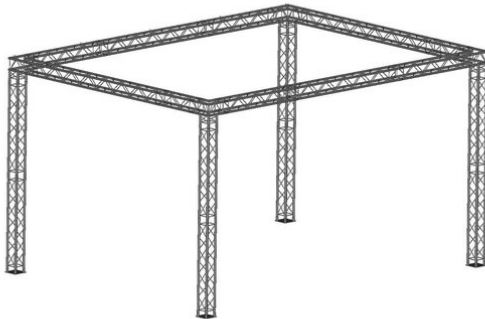

alutruss

QUADLOCK 6082 Karree 3,5x3,5x3m

Art. No.: 09009944

GTIN:

The article is no longer in our assortment.

All rights reserved. Subject to change without notice. Errors and omissions excepted.
Illustration only. Actual item may differ from photo.

alutruss

QUADLOCK 6082 Karree 3,5x3,5x3m

Art. No.: 09009944

GTIN:

Features:

ALUTRUSS QUADLOCK 6082L-30 3-Way Corner 90°

4-point truss system

- Strong EN-AW 6082 alloy for high loads
- High-quality aluminum-tubes with 50 mm in diameter
- Low weight
- Distance center - center: 240 mm
- Easy installation
- Trusspipe: 50 mm
- Made in Europe
- For application areas such as: Theater; Trade fair and shop fitting; Clubs/dancing school
- Package contents
- 2 x connection Set