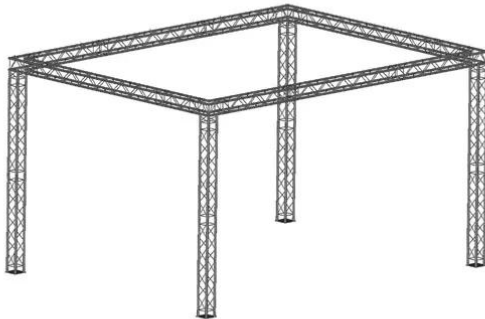

alutruss

QUADLOCK 6082 Karree 3,5x3,5x3m

Art. No.: 09009944

GTIN:

alutruss

QUADLOCK 6082 Karree 3,5x3,5x3m

Art. No.: 09009944

GTIN:

Features:

ALUTRUSS QUADLOCK 6082L-30 3-way Corner 90°

4-point truss system

- Strong EN-AW 6082 alloy for high loads
- High-quality aluminum-tubes with 50 mm in diameter
- Low weight
- Distance center - center: 240 mm
- Easy installation
- Trusspipe: 50 mm
- Made in Europe
- For application areas such as: Theater; Trade fair and shop fitting; clubs/dancing school

ALUTRUSS QUADLOCK End Plate QQGP-Male