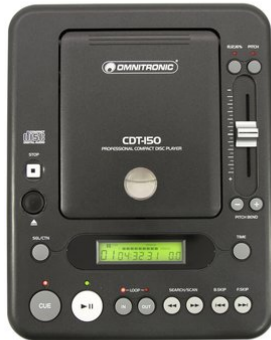

## CDT-150 Top Loading CD-Player

Tabletop CD player

**Art. No.:** 10602277

GTIN: 4026397263015

**The article is no longer in our assortment.**

## CDT-150 Top Loading CD-Player

Tabletop CD player

**Art. No.:** 10602277

GTIN: 4026397263015

### Features:

---

- For Audio-CDs, CD-Rs and CD-RWs
- Cue function
- Loop and Re-loop function
- Single/Continuous mode
- Pitch adjustment  $\pm 8\%$ ,  $\pm 12\%$ ,  $\pm 16\%$
- Pitch Bend buttons
- Faderstart function
- Framewise search and cueing via Search buttons
- Digital output via RCA
- LCD switchable from track remain time to total remain time to track playback time
- Pitch adjustment via Pitchfader is displayed in %